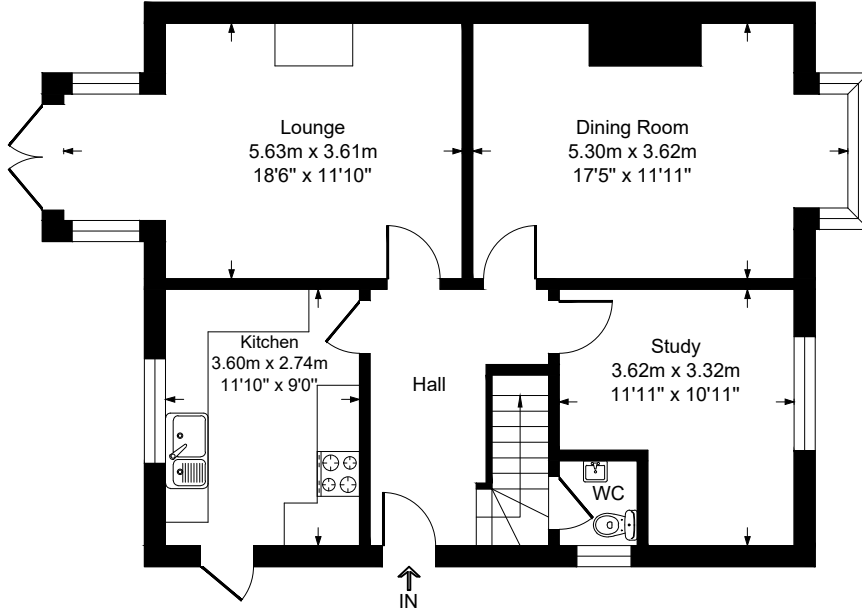

St Augustines

Approximate Gross Internal Floor Area = 134.8 sq m / 1452 sq ft

Ground Floor

First Floor