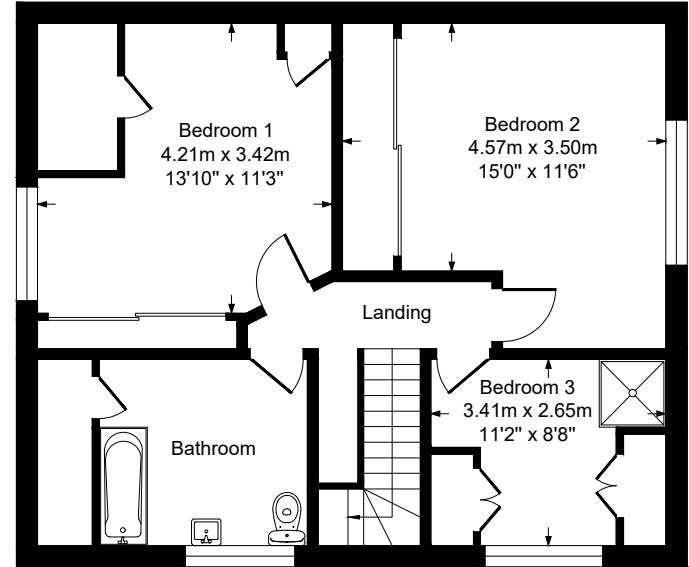

St Augustines

Approximate Gross Internal Floor Area = 134.8 sq m / 1452 sq ft

Ground Floor

First Floor